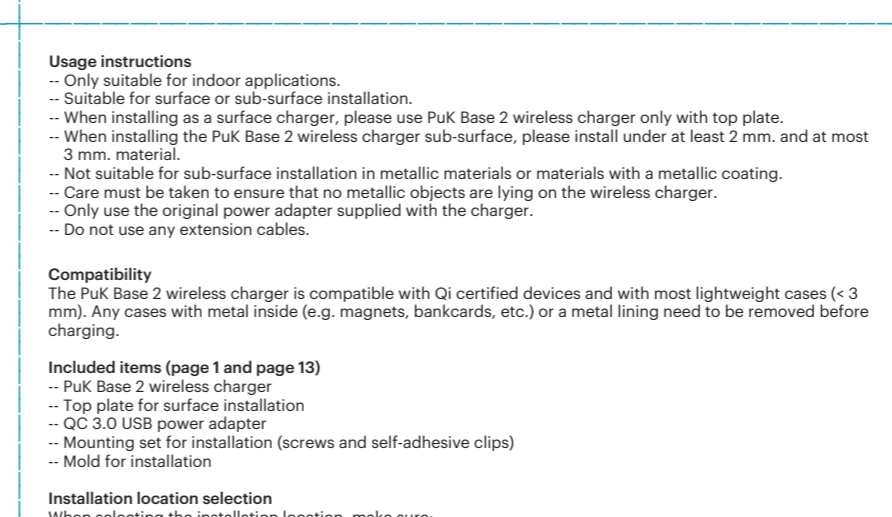

Included items

- PuK Base 2
- Power adapter
- Mounting set
- Installation mold

Required tools (not included)

- Milling machine
- Screw driver
- Pencil or pen
- Measuring tool

Surface installation

Included items

- PuK Base 2
- Power adapter
- Mounting set
- Installation mold

Required tools (not included)

- Jigsaw
- Screw driver
- Pencil or pen
- Measuring tool

RoHS Declaration

RoHS Declaration

z e n s

PuK Base 2
Built-in wireless charger
ZETCBASE2/00