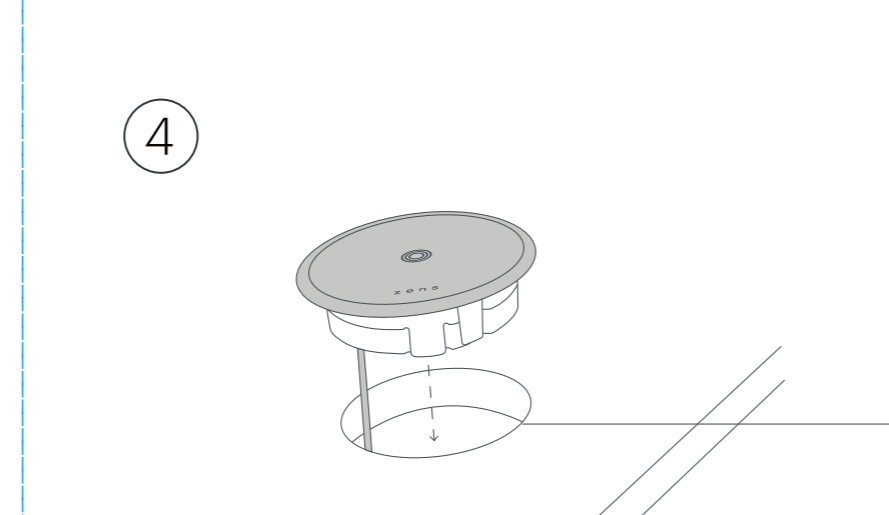

Sub-surface installation

Included items

- PuK Base 2
- Power adapter
- Mounting set
- Installation mold

Required tools (not included)

- Milling machine
- Screw driver
- Pencil or pen
- Measuring tool