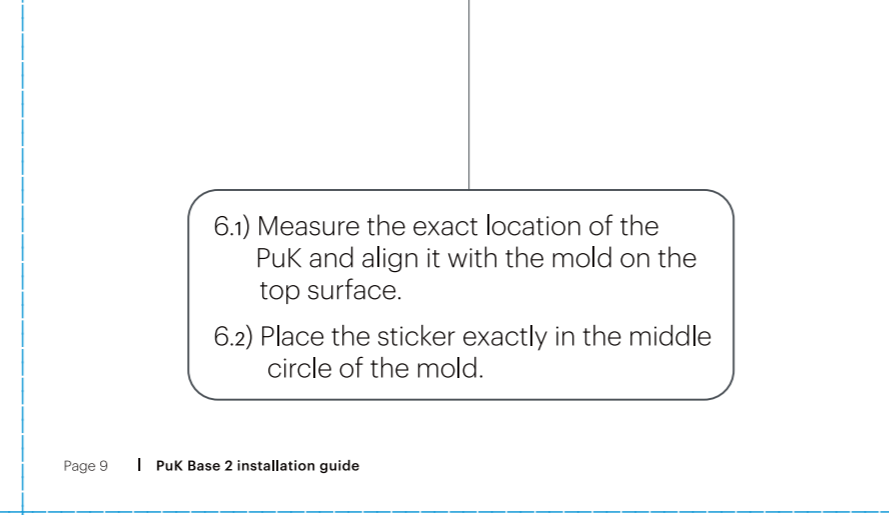

Sub-surface installation

Included items

- PuK Base 2
- Power adapter
- Mounting set
- Installation mold

Required tools (not included)

- Milling machine
- Screw driver
- Pencil or pen
- Measuring tool