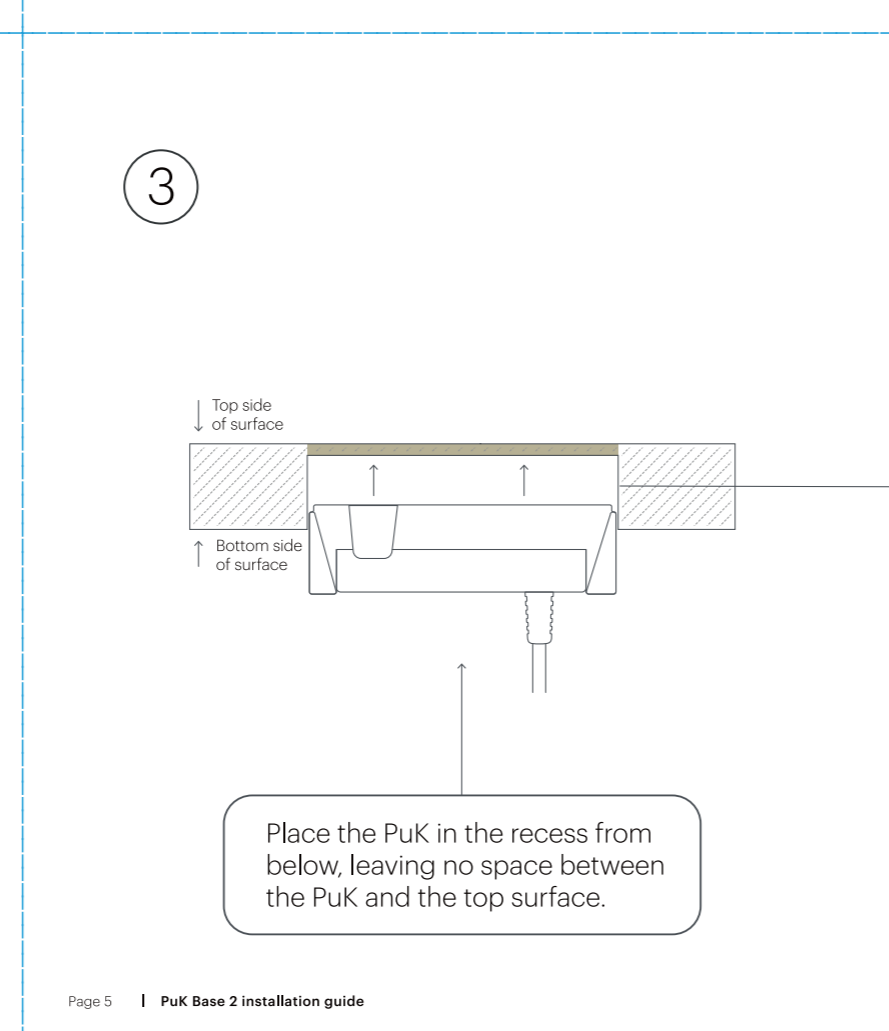

Sub-surface installation

Included items

- PuK Base 2
- Power adapter
- Mounting set
- Installation mold

Required tools (not included)

- Milling machine
- Screw driver
- Pencil or pen
- Measuring tool