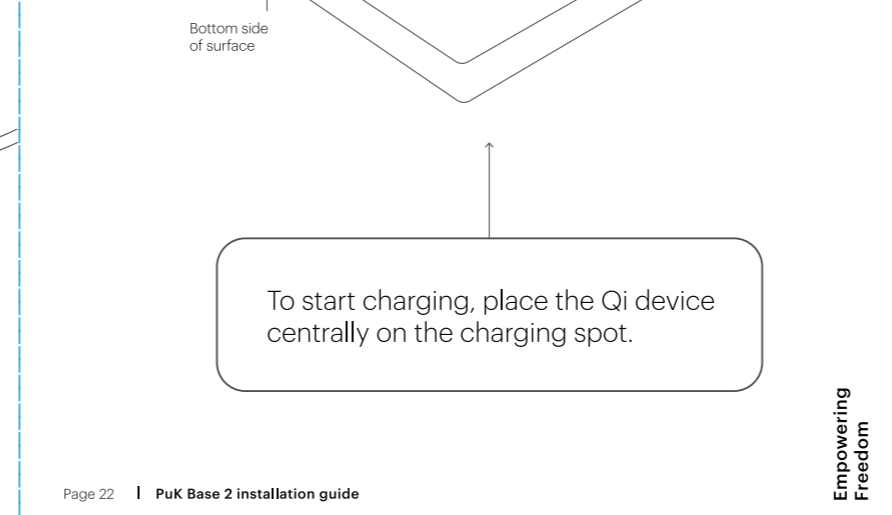

- PuK Base 2
- Power adapter
- Mounting set
- Installation mold

Required tools (not included)

- Jigsaw
- Screw driver
- Pencil or pen
- Measuring tool

RoHS Declaration

RoHS Declaration

z e n s

PuK Base 2
Built-in wireless charger
ZETCBASE2/00