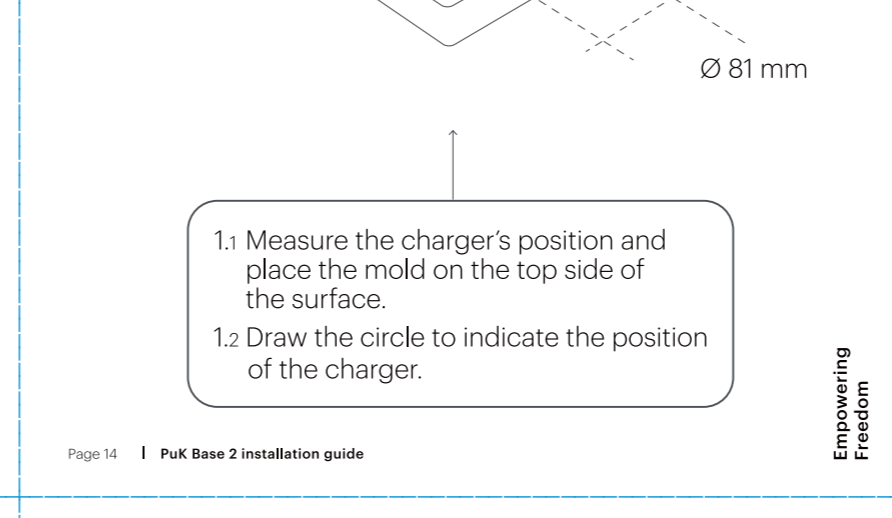

- PuK Base 2
- Power adapter
- Mounting set
- Installation mold

Required tools (not included)

- Jigsaw
- Screw driver
- Pencil or pen
- Measuring tool

RoHS Declaration

RoHS Declaration

z e n s

PuK Base 2
Built-in wireless charger
ZETCBASE2/00