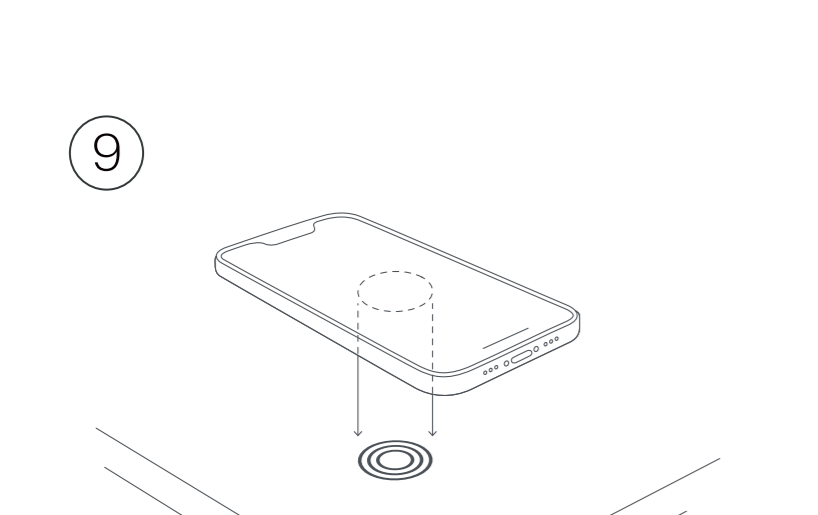

z e n s

Installation Guide and Manual

PuK Base 2
Built-in wireless charger
ZETCBASE2/00

Zens B.V.
High Tech Campus 85
5656 AD Eindhoven, The Netherlands
Phone: +31 40 218 0088
www.makenzens.com

Sub-surface installation