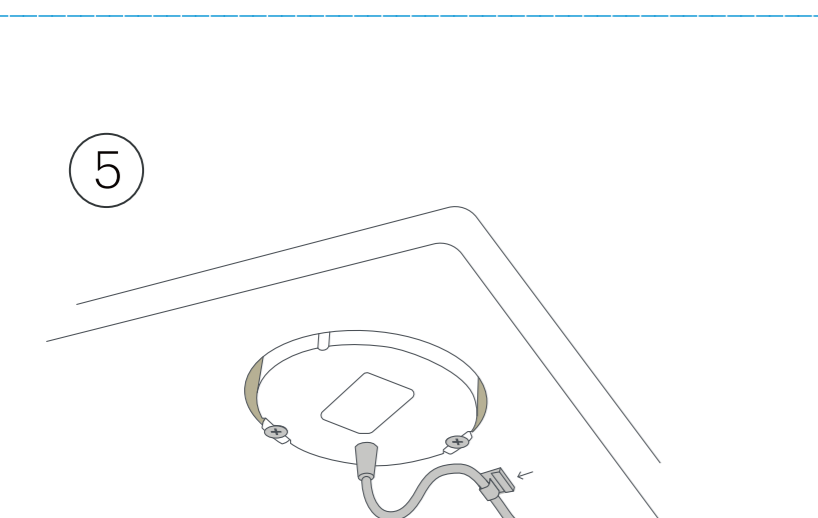

z e n s

Installation Guide and Manual

PuK Base 2
Built-in wireless charger
ZETCBASE2/00

Zens B.V.
High Tech Campus 85
5656 AD Eindhoven, The Netherlands
Phone: +31 40 218 0088
www.makenzens.com

Sub-surface installation