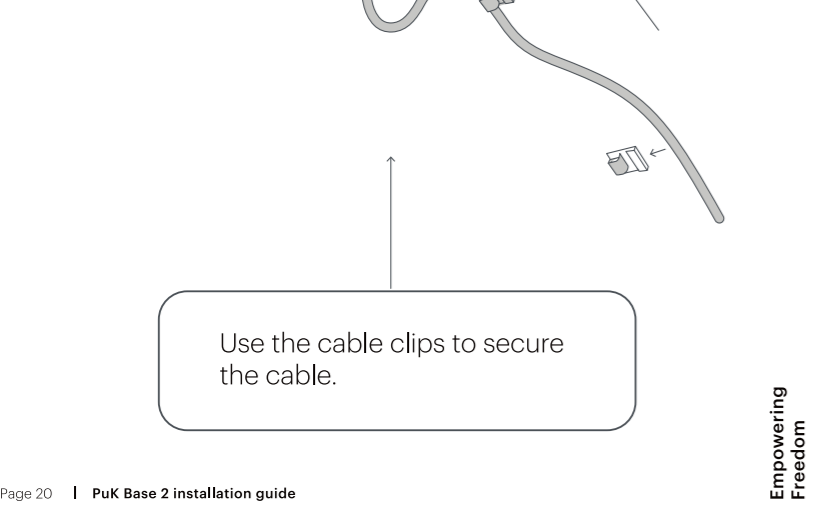

z e n s

Installation Guide and Manual

PuK Base 2
Built-in wireless charger
ZETCBASE2/00

Zens B.V.
High Tech Campus 85
5656 AD Eindhoven, The Netherlands
Phone: +31 40 218 0088
www.makenzens.com

Sub-surface installation