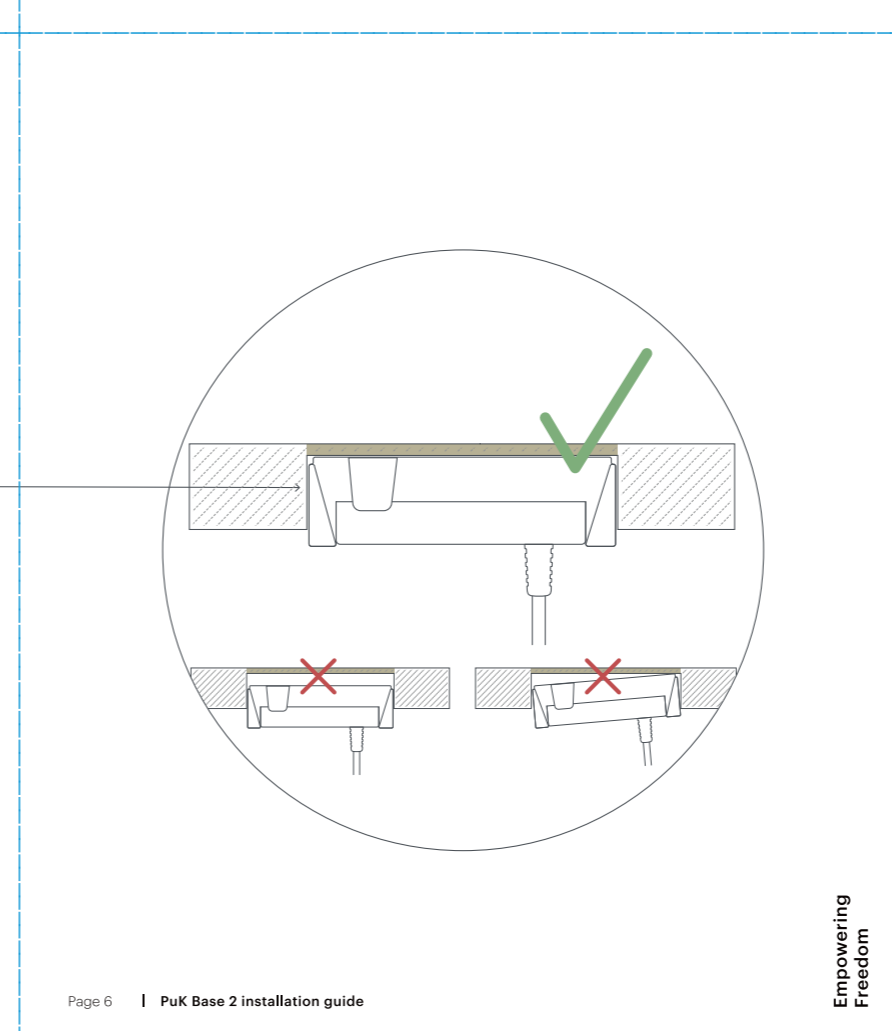

- PuK Base 2
- Power adapter
- Mounting set
- Installation mold

Required tools (not included)

- Jigsaw
- Screw driver
- Pencil or pen
- Measuring tool

RoHS Declaration

RoHS Declaration

z e n s

PuK Base 2
Built-in wireless charger
ZETCBASE2/00