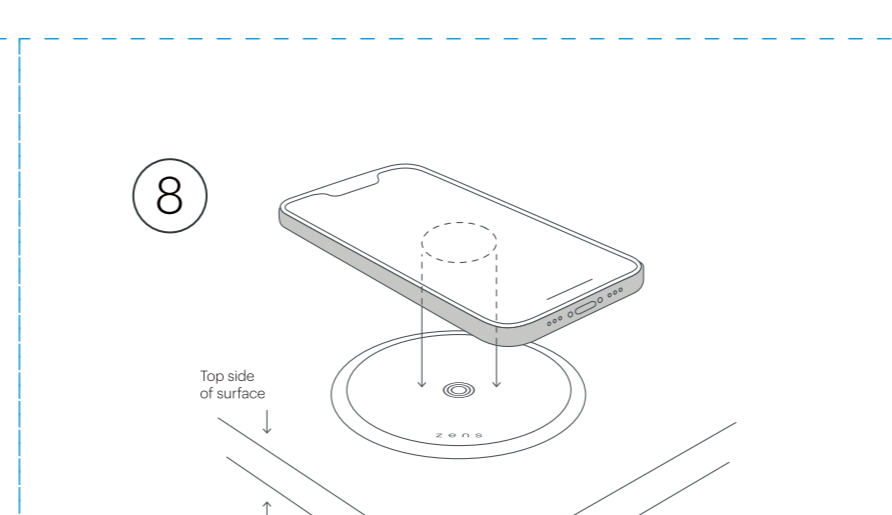

- PuK Base 2
- Power adapter
- Mounting set
- Installation mold

Required tools (not included)

- Jigsaw
- Screw driver
- Pencil or pen
- Measuring tool

RoHS Declaration

RoHS Declaration

z e n s

PuK Base 2
Built-in wireless charger
ZETCBASE2/00