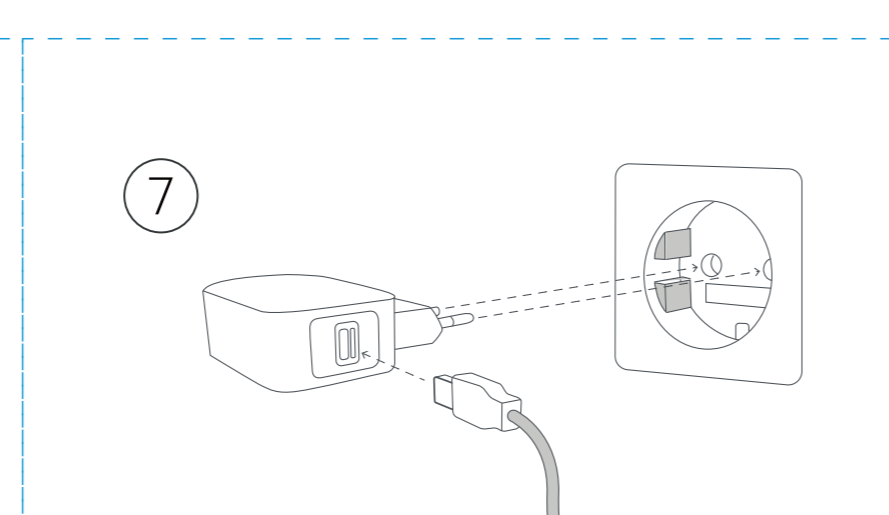

Sub-surface installation

Included items

- PuK Base 2
- Power adapter
- Mounting set
- Installation mold

Required tools (not included)

- Milling machine
- Screw driver
- Pencil or pen
- Measuring tool