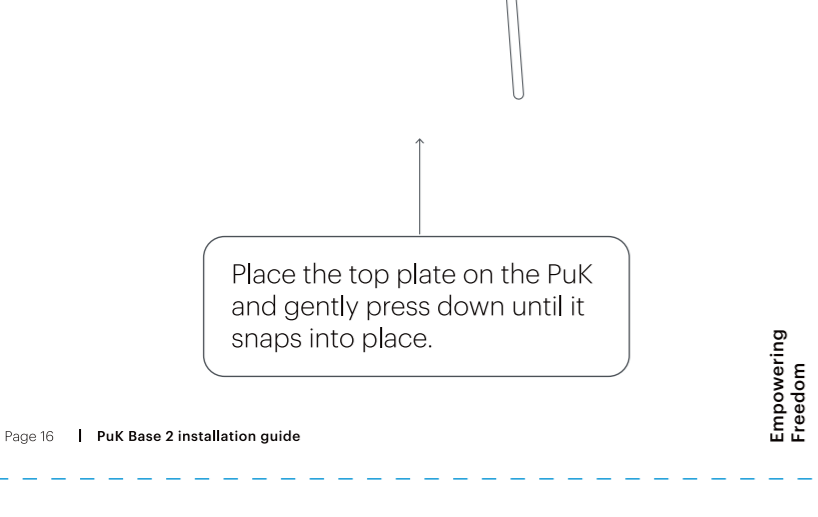

z e n s

Installation Guide and Manual

PuK Base 2
Built-in wireless charger
ZETCBASE2/00

Zens B.V.
High Tech Campus 85
5656 AD Eindhoven, The Netherlands
Phone: +31 40 218 0088
www.makenzens.com

Sub-surface installation