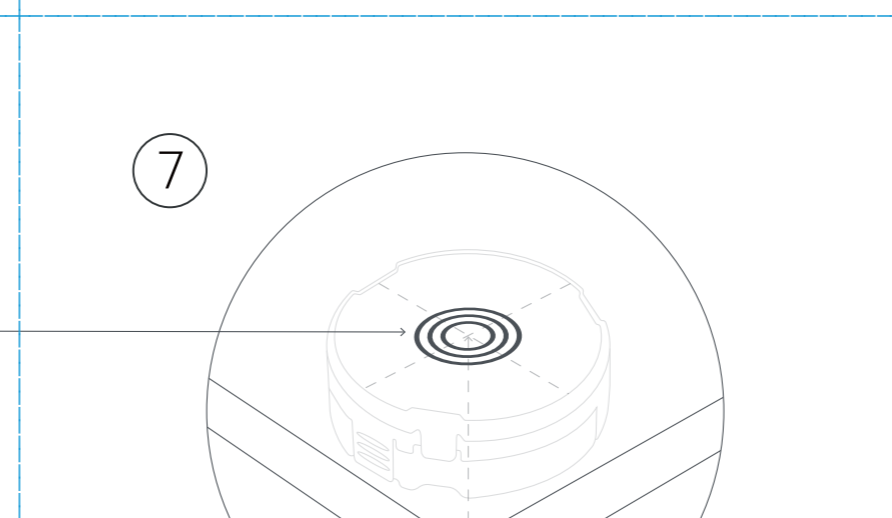

- PuK Base 2
- Power adapter
- Mounting set
- Installation mold

Required tools (not included)

- Jigsaw
- Screw driver
- Pencil or pen
- Measuring tool

RoHS Declaration

RoHS Declaration

z e n s

PuK Base 2
Built-in wireless charger
ZETCBASE2/00