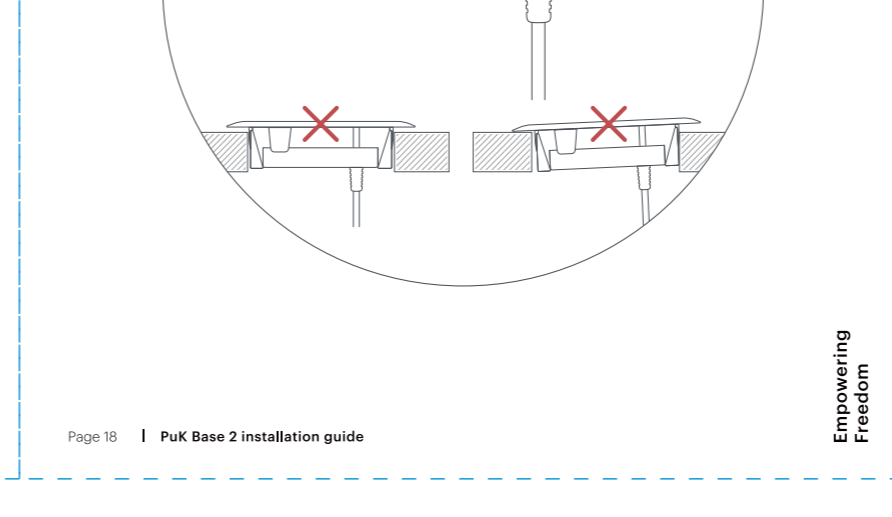

- PuK Base 2
- Power adapter
- Mounting set
- Installation mold

Required tools (not included)

- Jigsaw
- Screw driver
- Pencil or pen
- Measuring tool

RoHS Declaration

RoHS Declaration

z e n s

PuK Base 2
Built-in wireless charger
ZETCBASE2/00