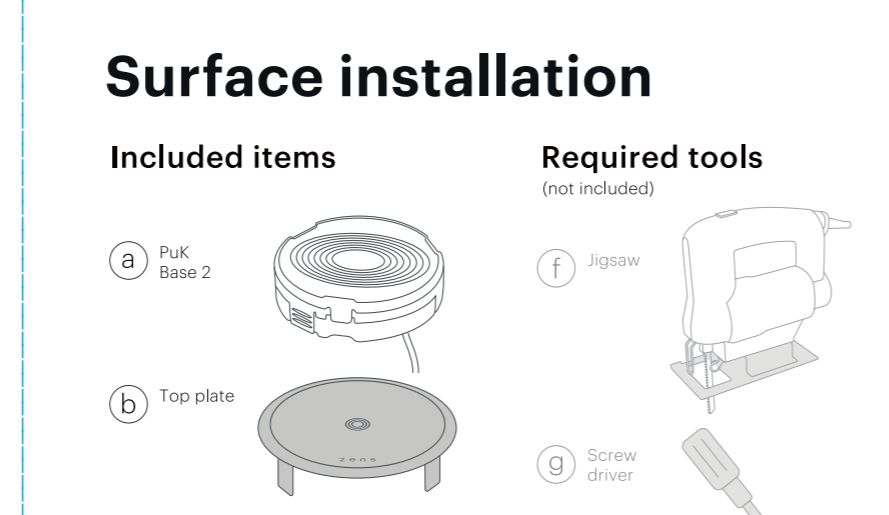

z e n s

Installation Guide and Manual

PuK Base 2
Built-in wireless charger
ZETCBASE2/00

Zens B.V.
High Tech Campus 85
5656 AD Eindhoven, The Netherlands
Phone: +31 40 218 0088
www.makenzens.com

Sub-surface installation

Included items

- PuK Base 2
- Power adapter
- Mounting set
- Installation mold

Required tools (not included)

- Milling machine
- Screw driver
- Pencil or pen
- Measuring tool

Surface installation

Included items