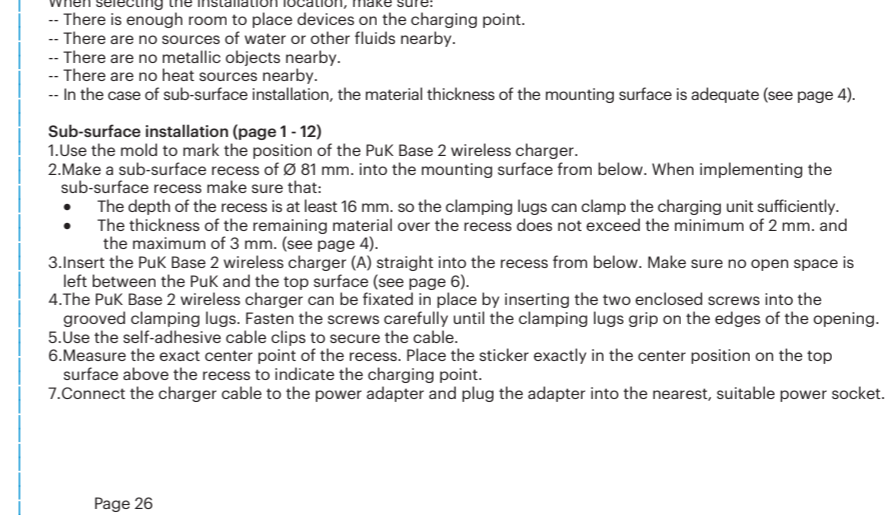

Surface installation

Included items

- PuK Base 2
- Power adapter
- Mounting set
- Installation mold

Required tools (not included)

- Jigsaw
- Screw driver
- Pencil or pen
- Measuring tool