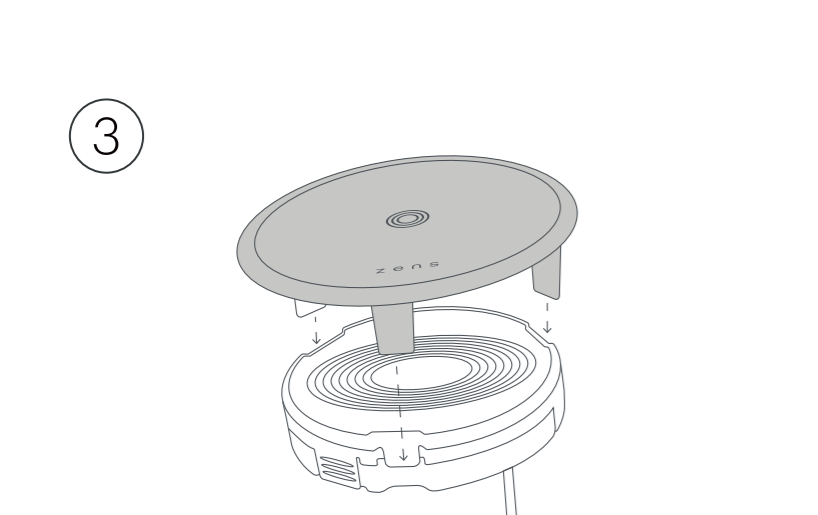

z e n s

Installation Guide and Manual

PuK Base 2
Built-in wireless charger
ZETCBASE2/00

Zens B.V.
High Tech Campus 85
5656 AD Eindhoven, The Netherlands
Phone: +31 40 218 0088
www.makenzens.com

Sub-surface installation