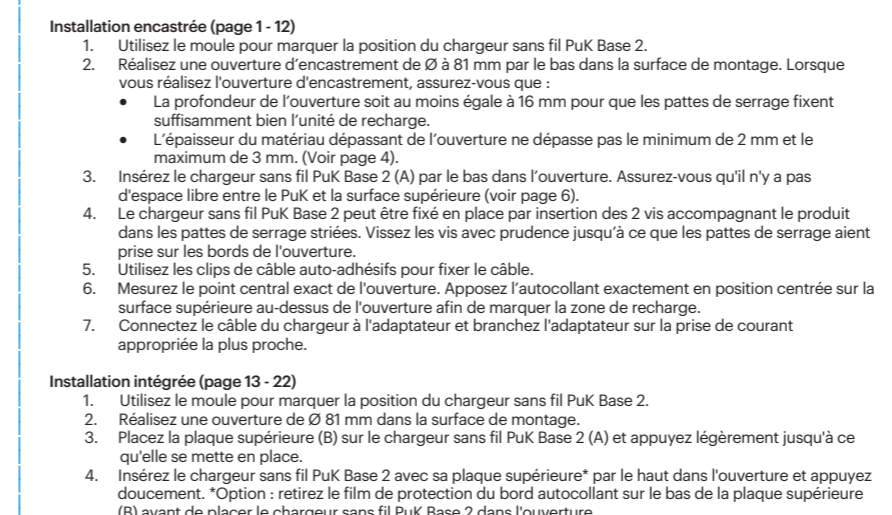

- PuK Base 2
- Power adapter
- Mounting set
- Installation mold

Required tools (not included)

- Jigsaw
- Screw driver
- Pencil or pen
- Measuring tool

RoHS Declaration

RoHS Declaration

z e n s

PuK Base 2
Built-in wireless charger
ZETCBASE2/00