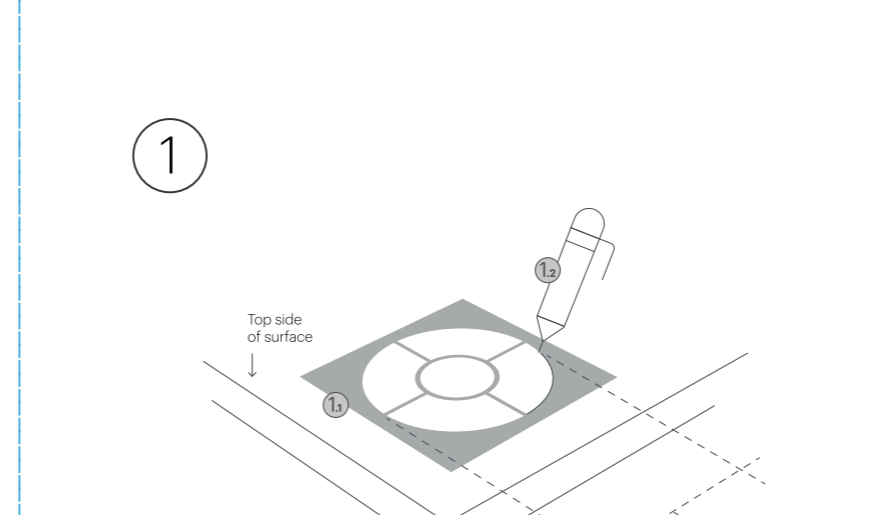

- PuK Base 2
- Power adapter
- Mounting set
- Installation mold

Required tools (not included)

- Jigsaw
- Screw driver
- Pencil or pen
- Measuring tool

RoHS Declaration

RoHS Declaration

z e n s

PuK Base 2
Built-in wireless charger
ZETCBASE2/00