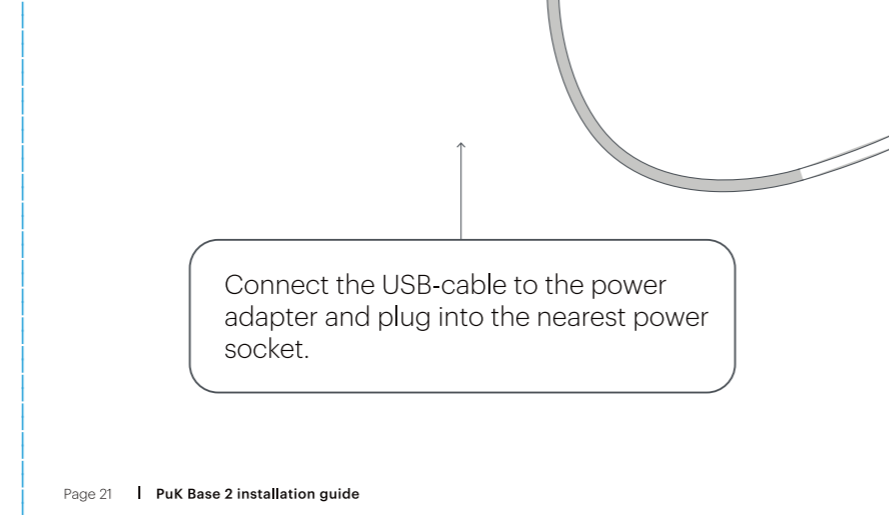

Sub-surface installation

Included items

- PuK Base 2
- Power adapter
- Mounting set
- Installation mold

Required tools (not included)

- Milling machine
- Screw driver
- Pencil or pen
- Measuring tool