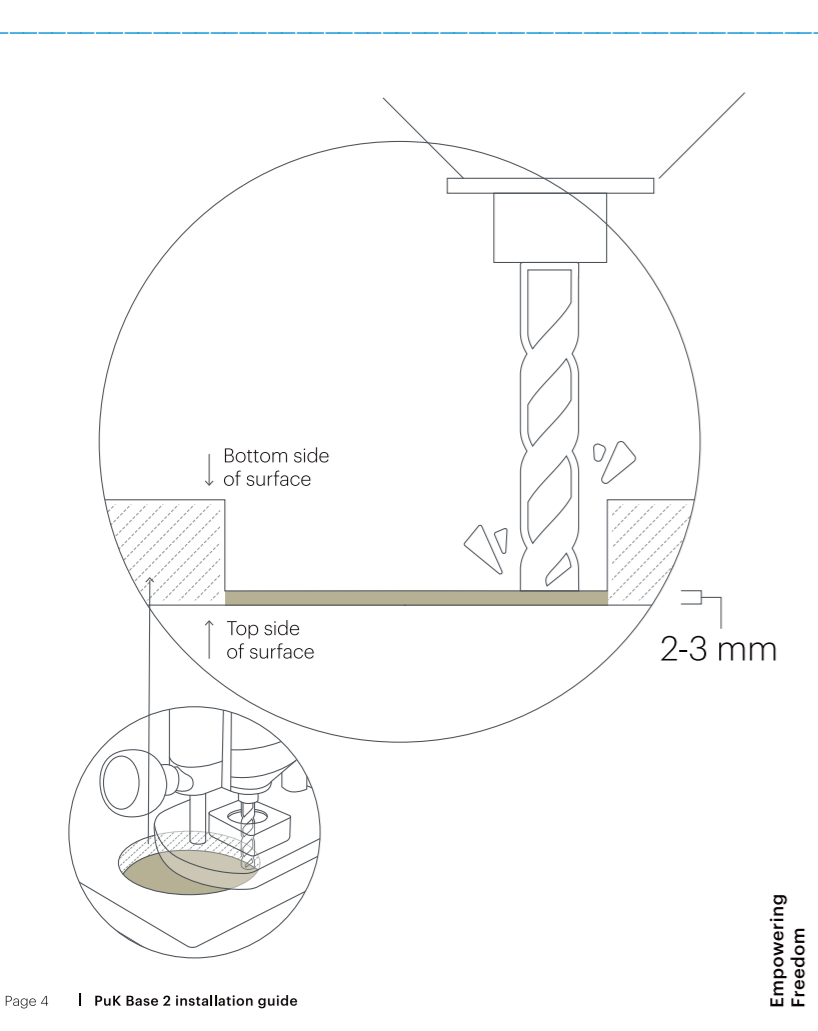

z e n s

Installation Guide and Manual

PuK Base 2
Built-in wireless charger
ZETCBASE2/00

Zens B.V.
High Tech Campus 85
5656 AD Eindhoven, The Netherlands
Phone: +31 40 218 0088
www.makenzens.com

Sub-surface installation