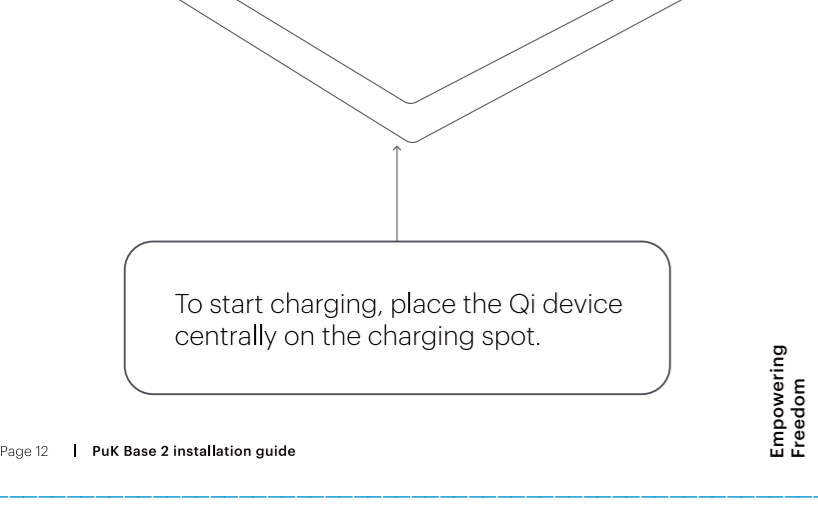

z e n s

Installation Guide and Manual

PuK Base 2
Built-in wireless charger
ZETCBASE2/00

Zens B.V.
High Tech Campus 85
5656 AD Eindhoven, The Netherlands
Phone: +31 40 218 0088
www.makenzens.com

Sub-surface installation