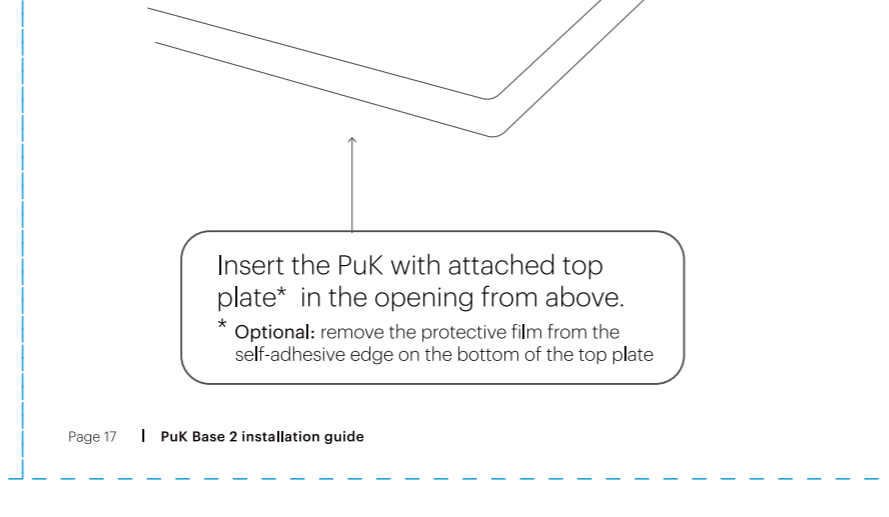

Sub-surface installation

Included items

- PuK Base 2
- Power adapter
- Mounting set
- Installation mold

Required tools (not included)

- Milling machine
- Screw driver
- Pencil or pen
- Measuring tool