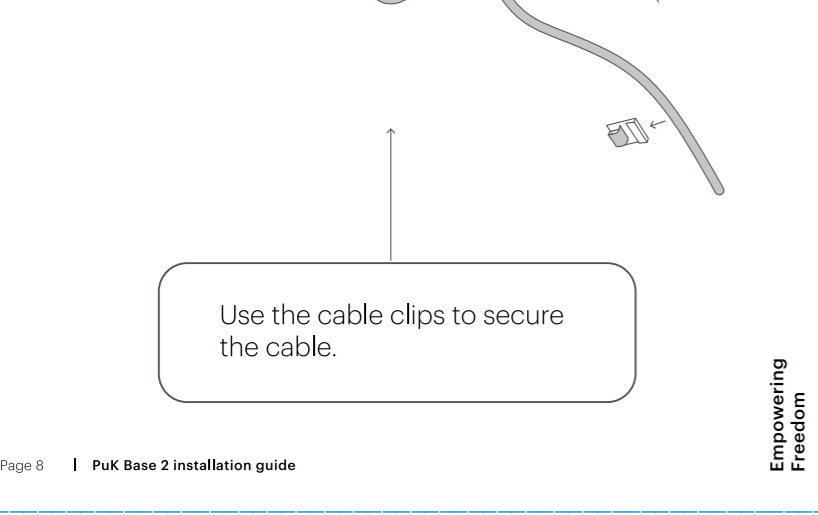

z e n s

Installation Guide and Manual

PuK Base 2
Built-in wireless charger
ZETCBASE2/00

Zens B.V.
High Tech Campus 85
5656 AD Eindhoven, The Netherlands
Phone: +31 40 218 0088
www.makenzens.com

Sub-surface installation