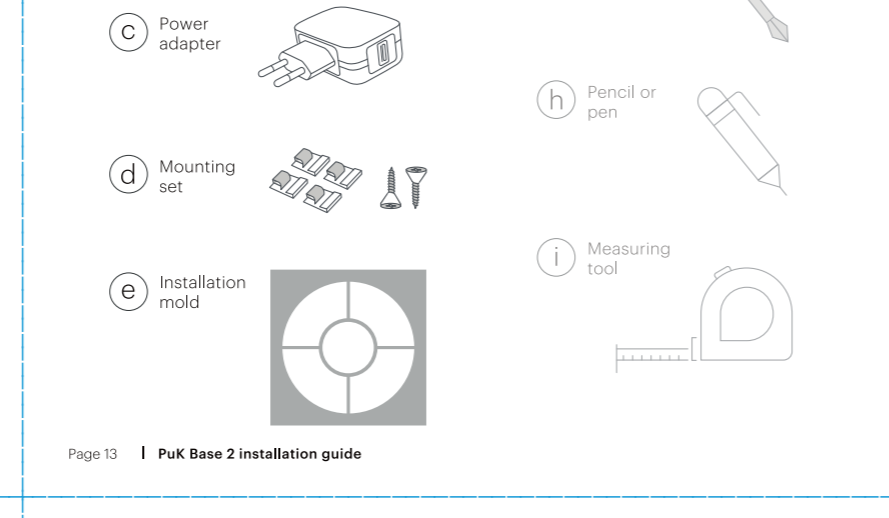

Sub-surface installation

Included items

- PuK Base 2
- Power adapter
- Mounting set
- Installation mold

Required tools (not included)

- Milling machine
- Screw driver
- Pencil or pen
- Measuring tool