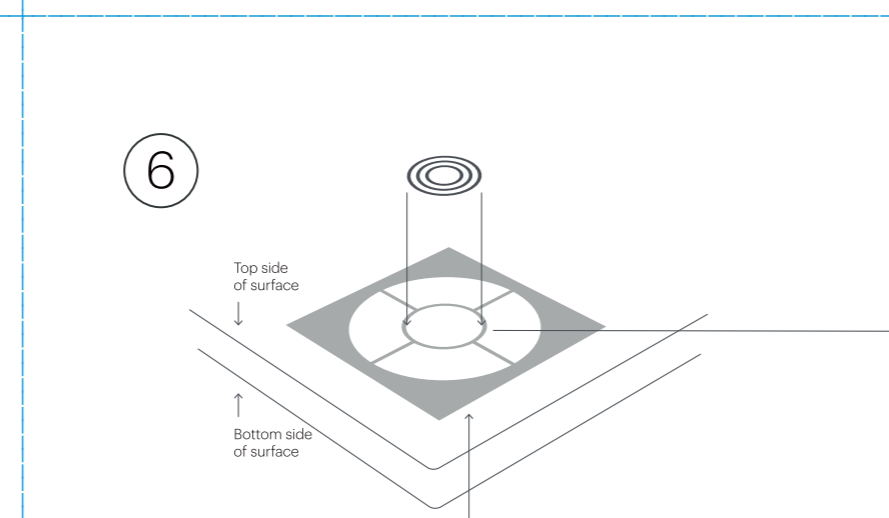

Sub-surface installation

Included items

- PuK Base 2
- Power adapter
- Mounting set
- Installation mold

Required tools (not included)

- Milling machine
- Screw driver
- Pencil or pen
- Measuring tool